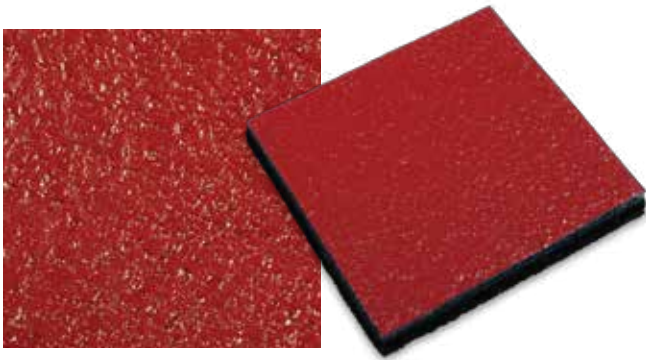

Tru-Motion structural spray track colors available from Accella Polyurethane Systems

RED

BLUE

GREEN

BLACK

Accella is dedicated to meeting our customers' requests and answering your calls or e-mails. We are here to assist you. Please feel free to contact us via phone or e-mail.

This color chart is for reference only and is not to be considered as the final Tru-Motion product color. Please contact your sales representative for an actual sample of your selected color(s).

Accella Polyurethane Systems