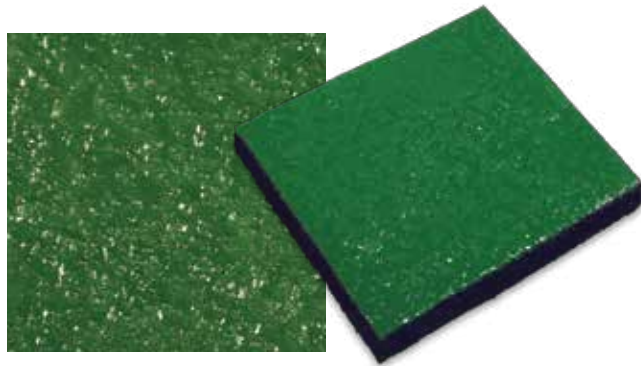

Tru-Motion structural spray track colors available from Accella Polyurethane Systems

RED

BLUE

GREEN

BLACK

Accella is dedicated to meeting our customers' requests and answering your calls or e-mails. We are here to assist you. Please feel free to contact us via phone or e-mail.

This color chart is for reference only and is not to be considered as the final Tru-Motion product color. Please contact your sales representative for an actual sample of your selected color(s).

Accella Polyurethane Systems