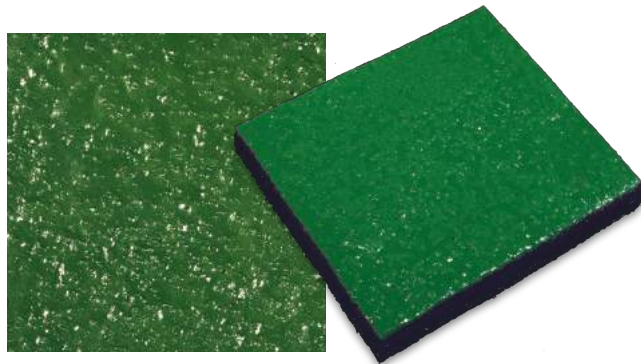

Tru-Motion structural spray track colors available from Accella Polyurethane Systems

RED

BLUE

GREEN

BLACK

Accella is dedicated to meeting our customers' requests and answering your calls or e-mails. We are here to assist you. Please feel free to contact us via phone or e-mail.

This color chart is for reference only and is not to be considered as the final Tru-Motion product color. Please contact your sales representative for an actual sample of your selected color(s).

Accella Polyurethane Systems