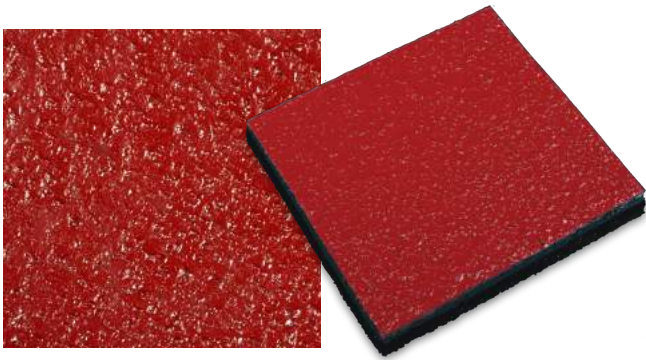

Tru-Motion structural spray track colors available from Accella Polyurethane Systems

RED

BLUE

GREEN

BLACK

Accella is dedicated to meeting our customers' requests and answering your calls or e-mails. We are here to assist you. Please feel free to contact us via phone or e-mail.

This color chart is for reference only and is not to be considered as the final Tru-Motion product color. Please contact your sales representative for an actual sample of your selected color(s).

Accella Polyurethane Systems